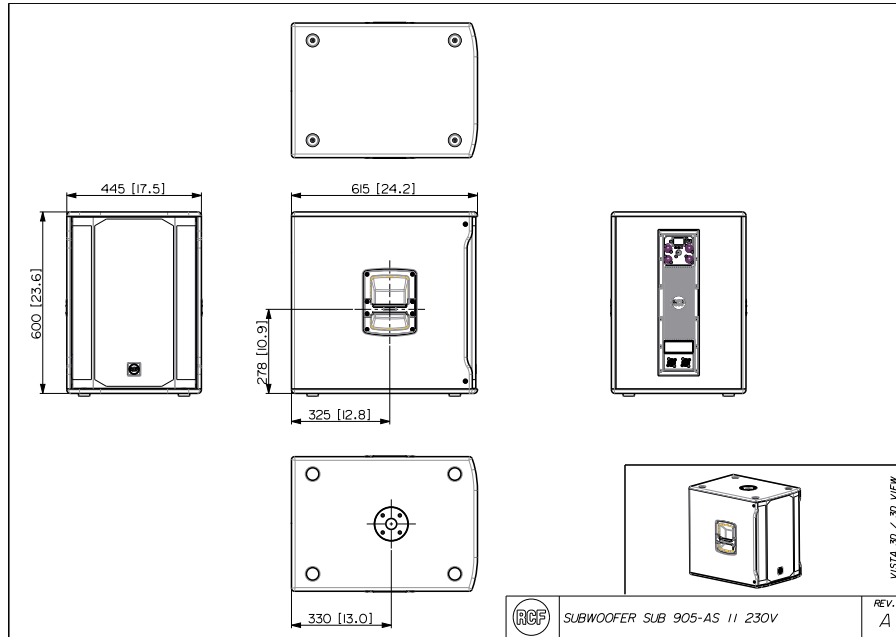

## TECHNICAL SPECIFICATIONS

<b>Acoustical specifications</b>	Frequency Response	40 Hz ÷ 120 Hz
	Max SPL @ 1m	133 dB
<b>Transducers</b>	Woofer	15", 3.0" v.c
<b>Input/Output section</b>	Input connectors	XRL Stereo
	Output connectors	XRL Stereo
	Input sensitivity	-2 dBu/+4 dBu
<b>Processor section</b>	Crossover Frequencies	Selectable
	Protections	Thermal, RMS
	Limiter	Soft Limiter
	Controls	Gain, EQ, phase, xover, delay, cardioid
<b>Power section</b>	Total Power	2200 W Peak, 1100 W RMS
	Low frequencies	2200 W Peak, 1100 W RMS
	Cooling	Convection
	Connections	Powercon IN/OUT
<b>Standard compliance</b>	Safety agency	CE compliant
<b>Physical specifications</b>	Cabinet/Case Material	Baltic birch plywood
	Handles	2 Side
	Pole mount/Cap	Yes
	Grille	Steel
	Color	Black
<b>Size / Weight</b>	Height	600 mm / 23.62 inches
	Width	445 mm / 17.52 inches
	Depth	610 mm / 24.02 inches
	Weight	30.2 kg / 66.58 lbs